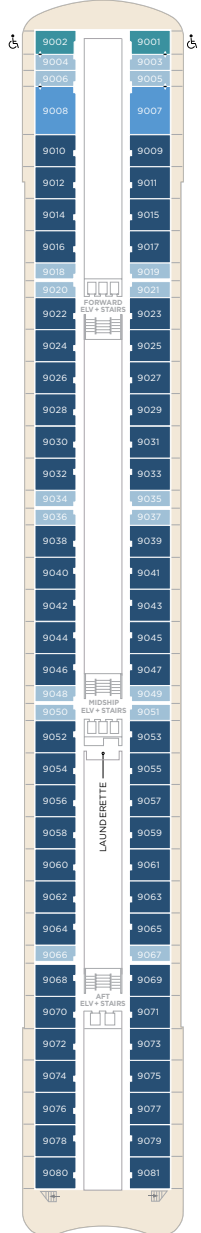

CRYSTAL SERENITY

DECK 5

- SUITES & GUEST ROOMS
  5001 - 5023
  Redesigned in 2023
- CONCIERGE
- CRYSTAL COVE
- CRYSTAL PLAZA
- RECEPTION
- FUTURE SALES CONSULTANT
- MEDICAL CENTER
- SHORE EXCURSIONS
- WATERSIDE RESTAURANT

DECK 6

- APROPOS
- ATRIUM
- AVENUE SALOON
- CRYSTAL COLLECTION
- CRYSTAL IMAGES
- CONNOISSEUR CLUB
- FACETS
- GALAXY LOUNGE
- GOLF DRIVING NETS & PUTTING GREEN
- HOLLYWOOD THEATRE
- PULSE NIGHT CLUB
- STARDUST CLUB
- TABLE TENNIS
- THE BISTRO

DECK 7

- GUEST ROOMS 7022 - 7081
  Redesigned in 2023
- UMI UMA BY NOBU MATSUHISA RESTAURANT AND SUSHI BAR
- BRIDGE LOUNGE
- THE VINTAGE ROOM
- LIBRARY
- OSTERIA D'OVIDIO
- COMPUTER UNIVERSITY@SEA
- THE STUDIO
- LAUNDERETTE

DECK 7

DECK 8

- SUITES & GUEST ROOMS
  8001 - 8079
  Redesigned in 2023
- LAUNDERETTE
- SHUFFLE BOARD

DECK 8

DECK 9

- SUITES & GUEST ROOMS
  9001 - 9081
  Redesigned in 2023
- LAUNDERETTE

DECK 9