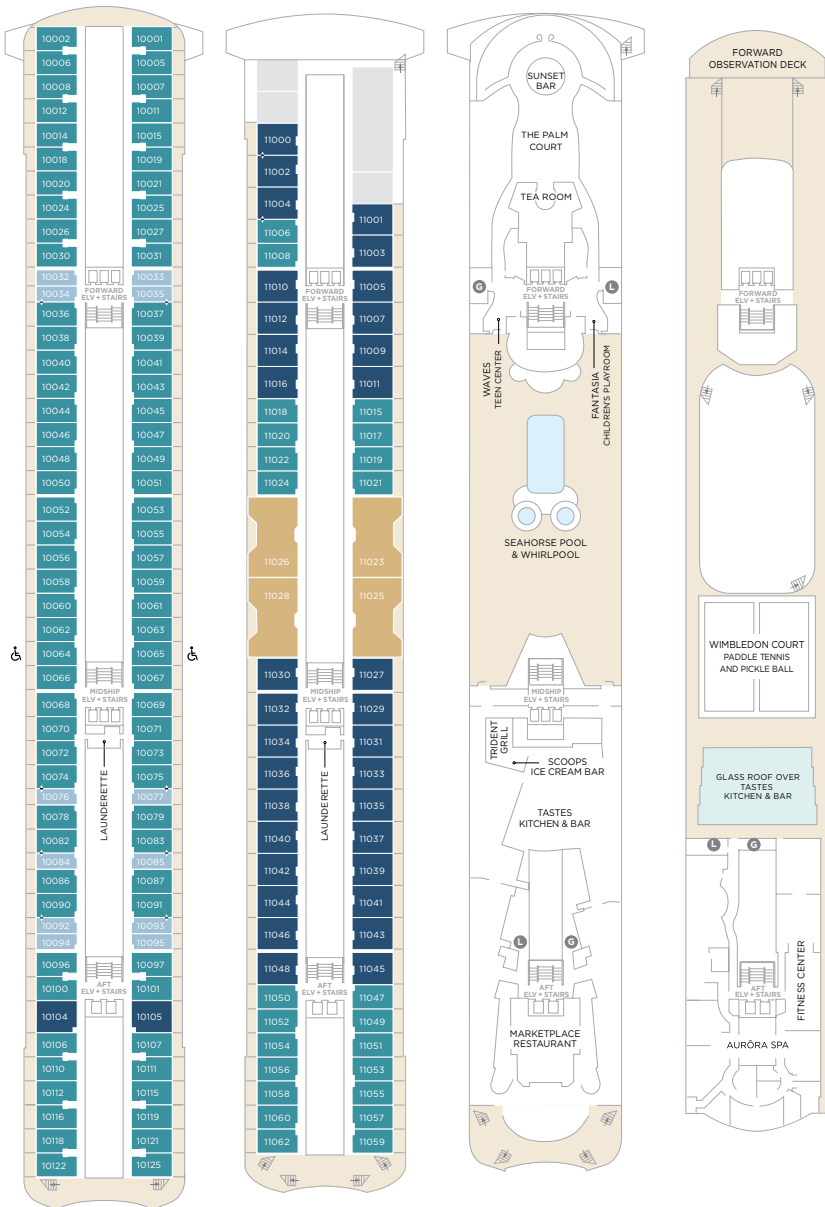

## DECK 8

- SUITES & GUEST ROOMS  
8001 - 8079  
Redesigned in 2023
- LAUNDERETTE
- SHUFFLE BOARD

DECK 8

## DECK 9

- SUITES & GUEST ROOMS  
9001 - 9081  
Redesigned in 2023
- LAUNDERETTE

DECK 9

**SUITES & GUEST ROOMS**

- CRYSTAL PENTHOUSE SUITE
- JUNIOR CRYSTAL PENTHOUSE SUITE
- SAPPHIRE VERANDA SUITE
- AQUAMARINE VERANDA SUITE
- DOUBLE GUEST ROOM WITH VERANDA
- DOUBLE GUEST ROOM, OCEAN VIEW
- SINGLE GUEST ROOM, OCEAN VIEW

- ACCESSIBLE SUITES .....
- CONNECTING SUITES .....

**DECK 10**

**DECK 11**

**DECK 12**

**DECK 13**

**DECK 10**

SUITES 10001 - 10125  
Redesigned in 2023, 2018, and Classic  
LAUNDERETTE

**DECK 11**